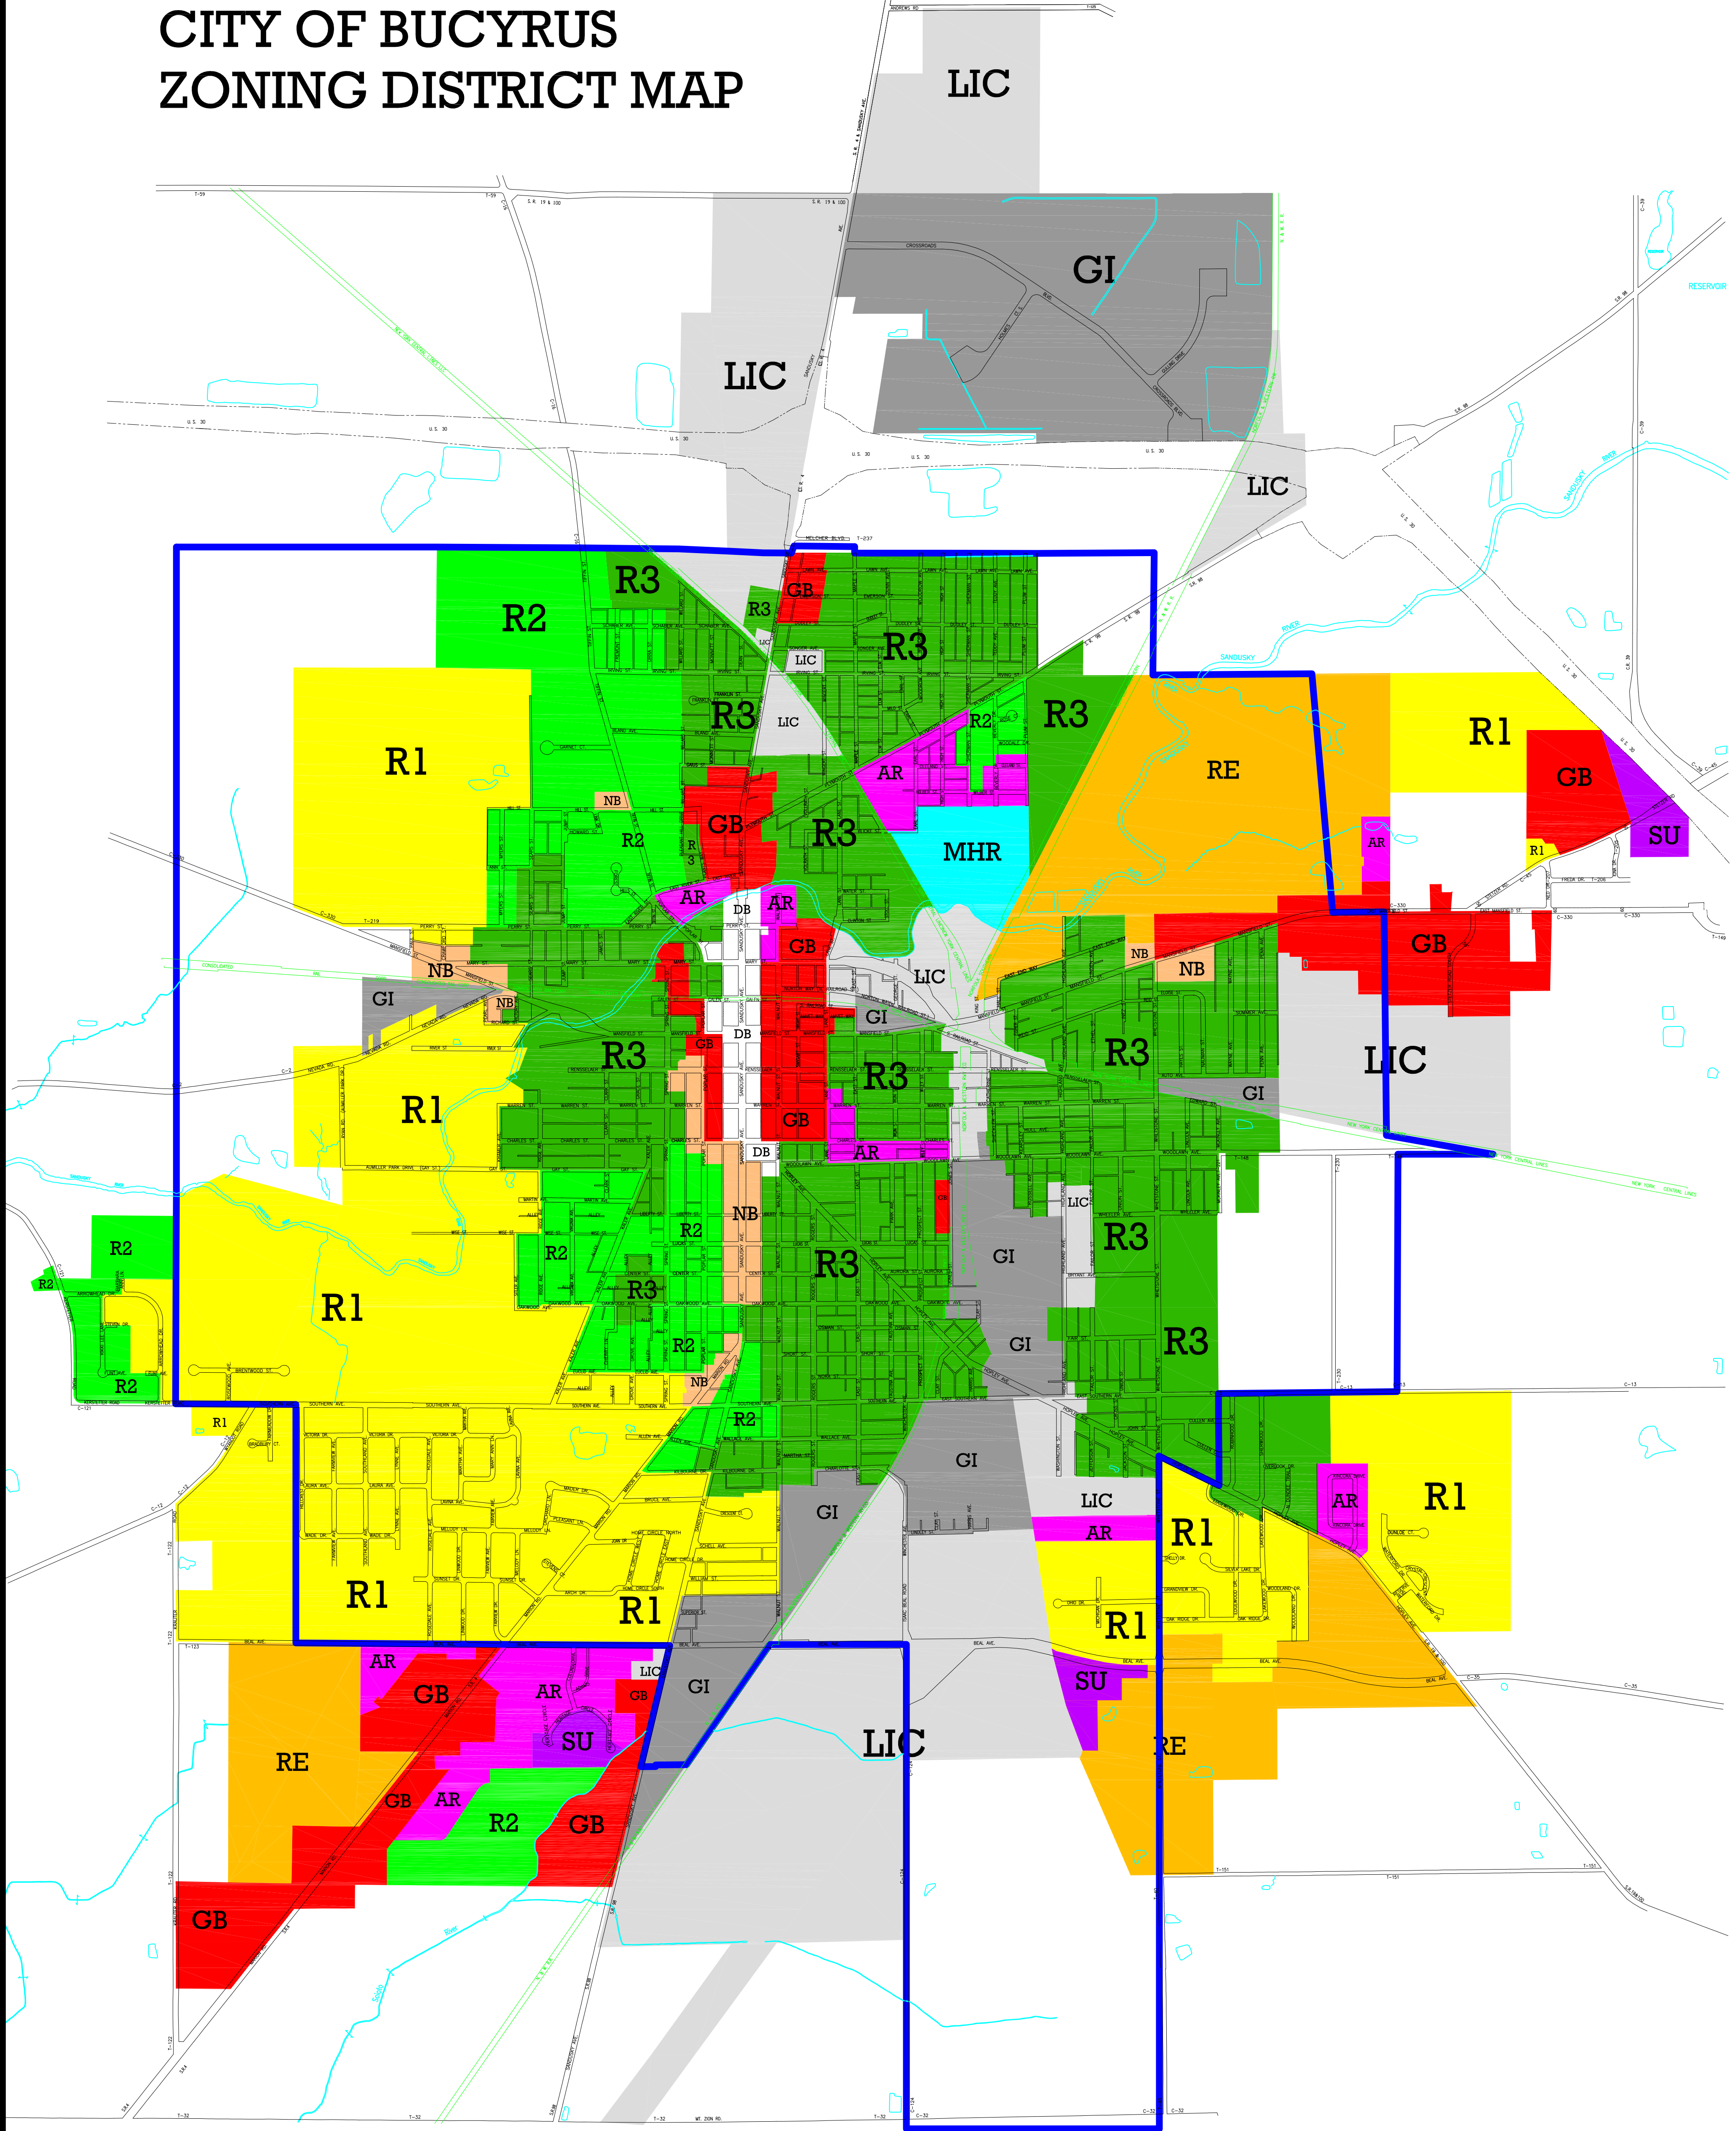

CITY OF BUCYRUS ZONING DISTRICT MAP

- AR
  Apartment Residential
- DB
  Downtown Business
- GB
  General Business

- GI
  General Industrial
- LIC
  Limited Industrial/Commercial
- NB
  Neighborhood Business

- R1
  Suburban Residential
- R2
  Suburban Residential
- R3
  Urban Residential

- RE
  Residential Estate
- MHR
  Manufactured Home Residential
- SU
  Special Use
- Bucyrus City School District